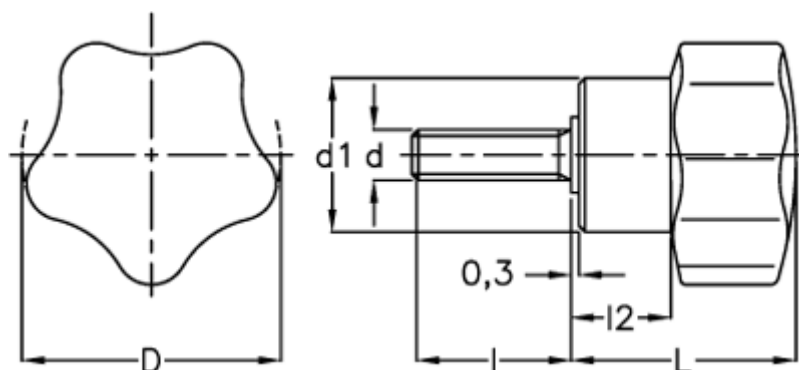

# Data Sheet

Article number: 2302066483  
Description: E+G Lobe knob  
VC.192/50 p-M8x25

## Measures

D = 50  
d1 = 25  
d 6g = M8  
l = 25  
L = 33  
l2 = 14